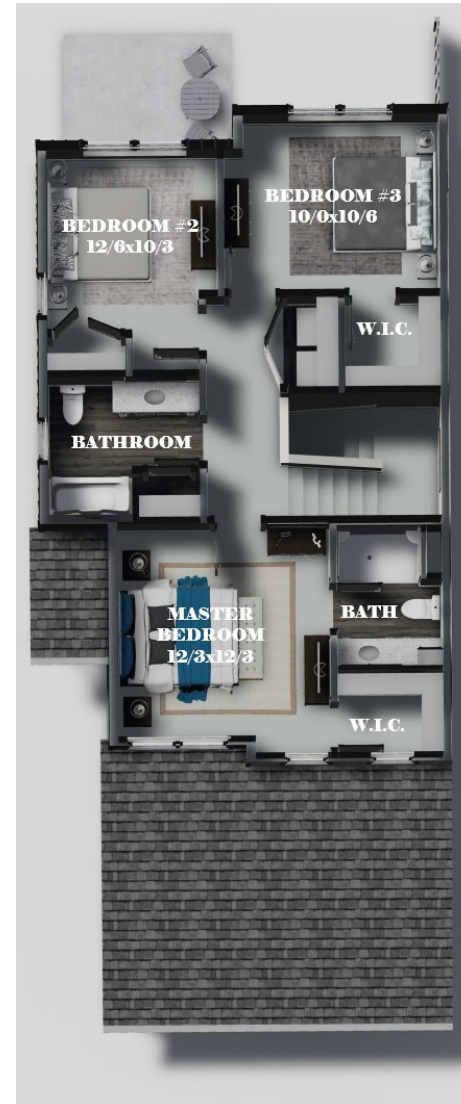

Pine

3 bed 2.5 bath | 1518 SF | No Basement

Main Floor

2nd Floor